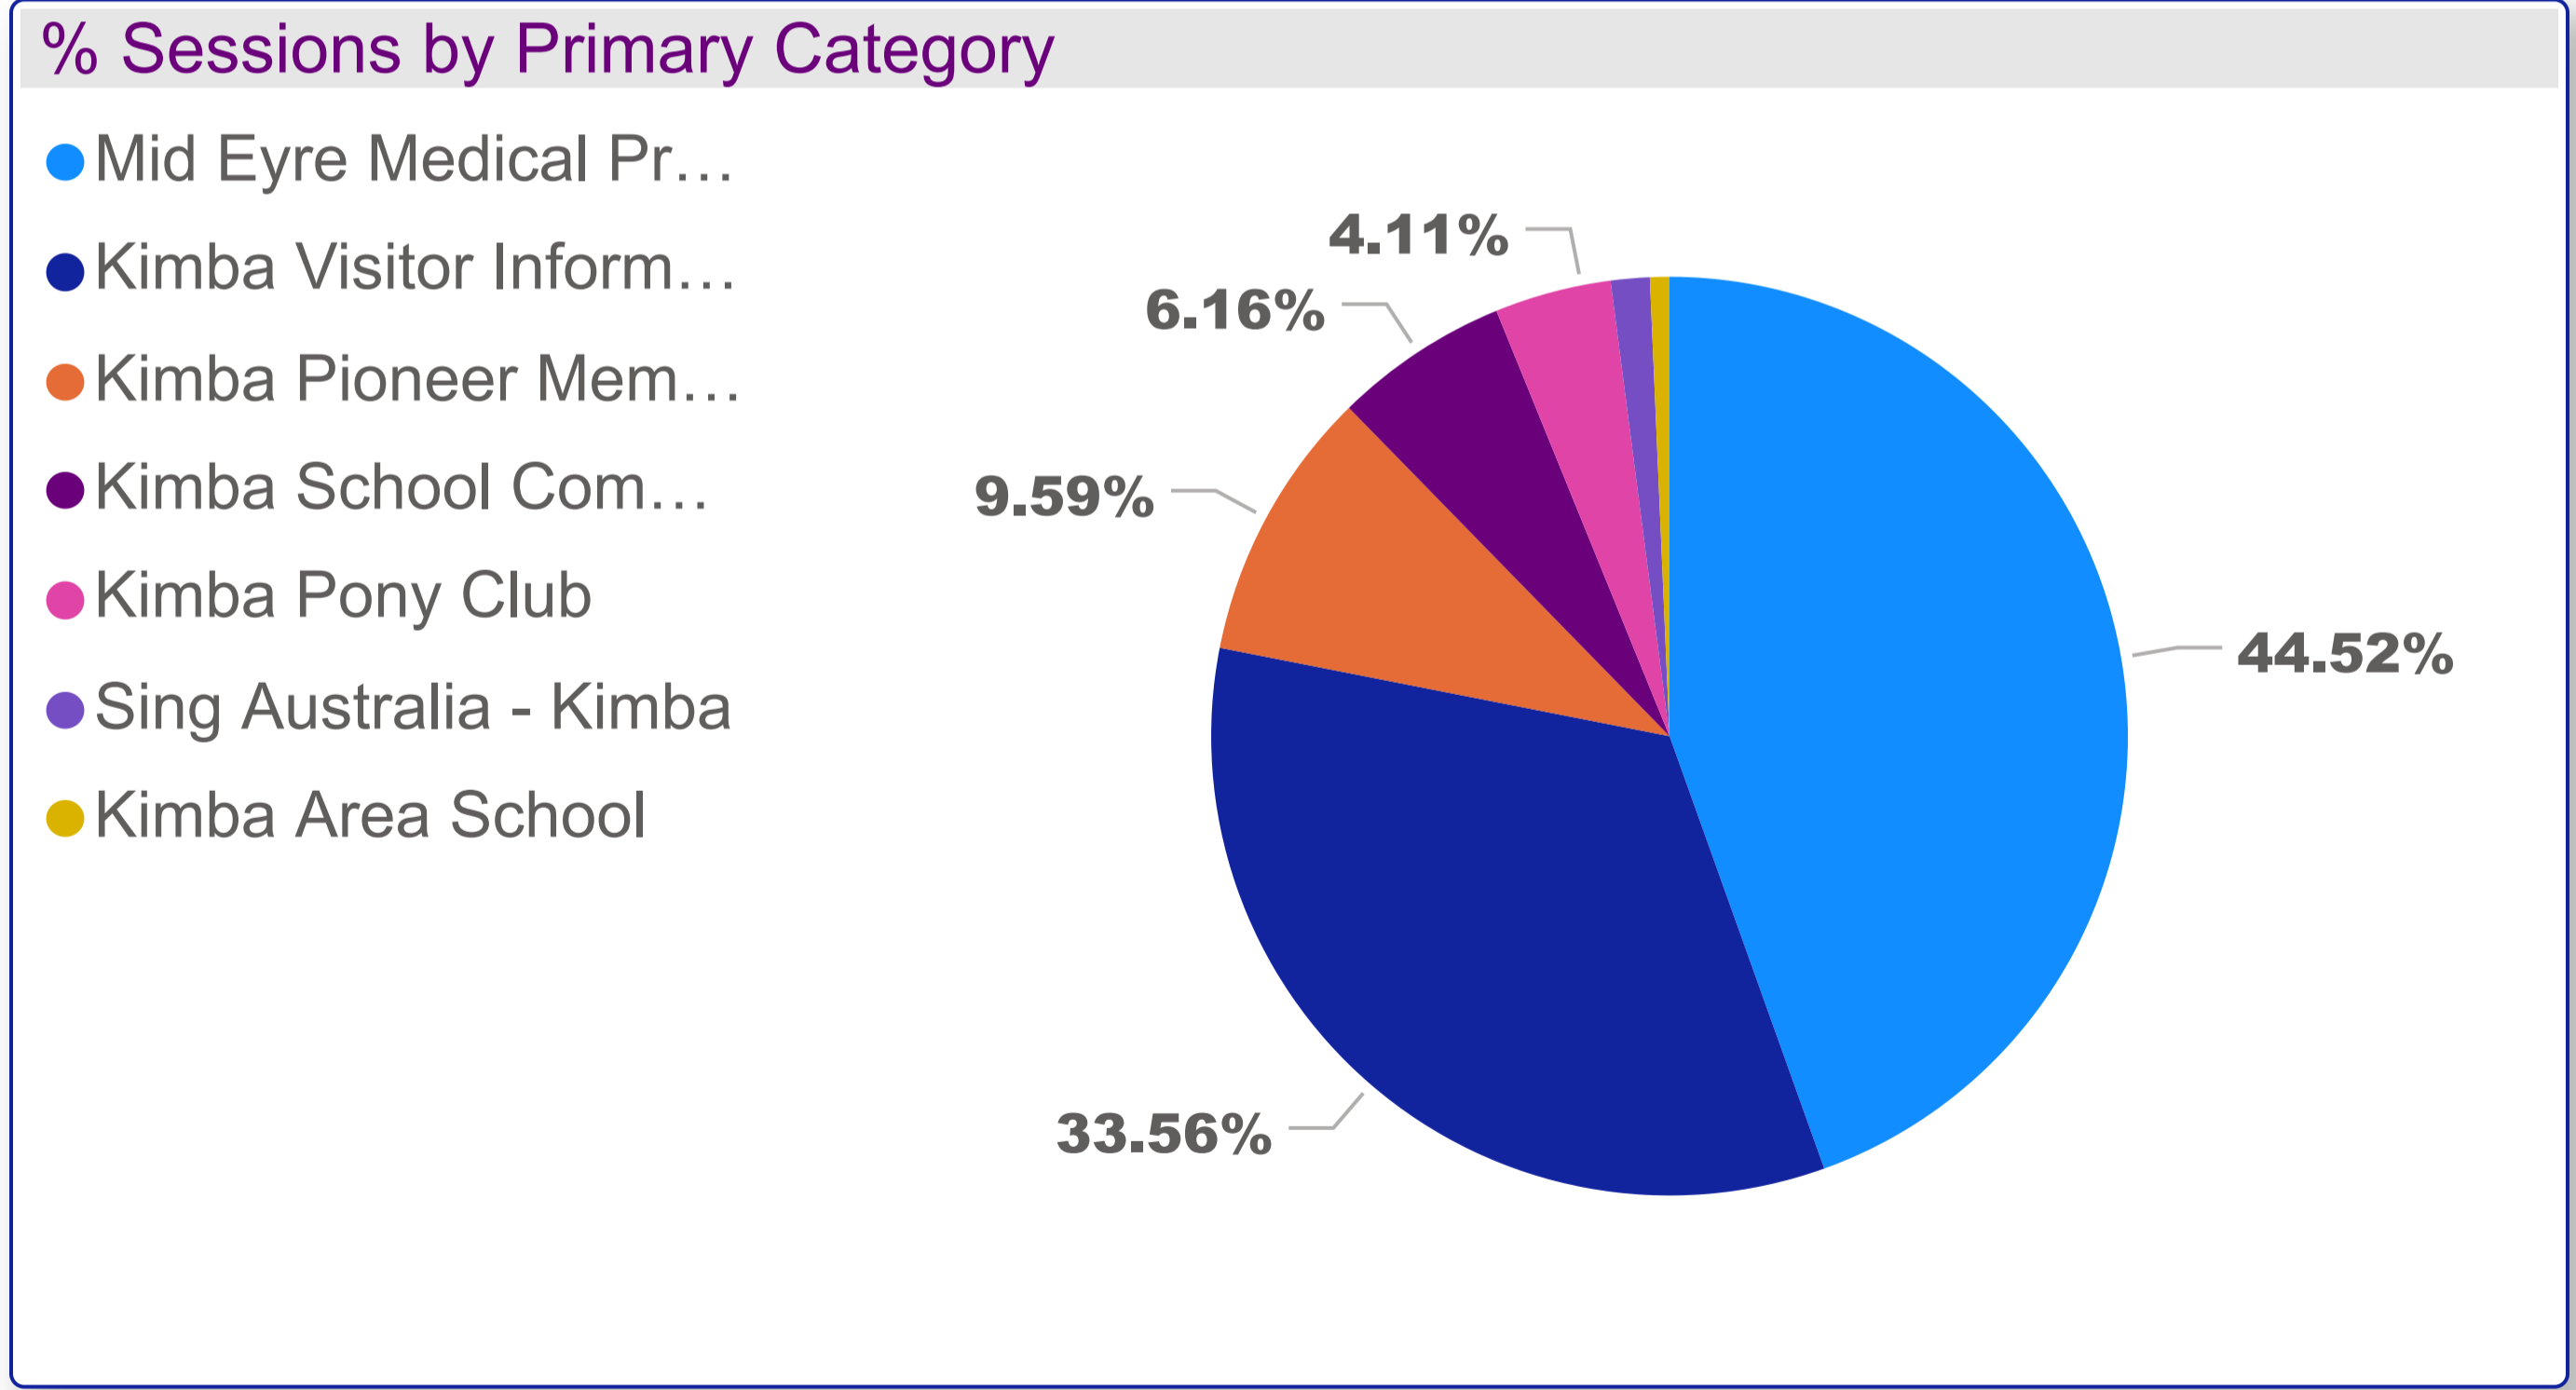

Kimba Council - Organisation Count by Primary Category (FY 2020-2021)

Kimba Council - Organisation Count by Primary Category (FY 2020-2021)

FY 2020-2021

Primary Category, Organisation

- ▶ Accommodation
- ▶ Communication & Information Services
- ▶ Education
- ▶ Health & Disability
- ▶ Recreation

Organisation

Sum of Sessions

Kimba Area School	1
Kimba Pioneer Memorial Village	14
Kimba Pony Club	6
Kimba School Community Library	9
Kimba Visitor Information Outlet	49
Mid Eyre Medical Practice - Kimba	65
Sing Australia - Kimba	2
Total	146