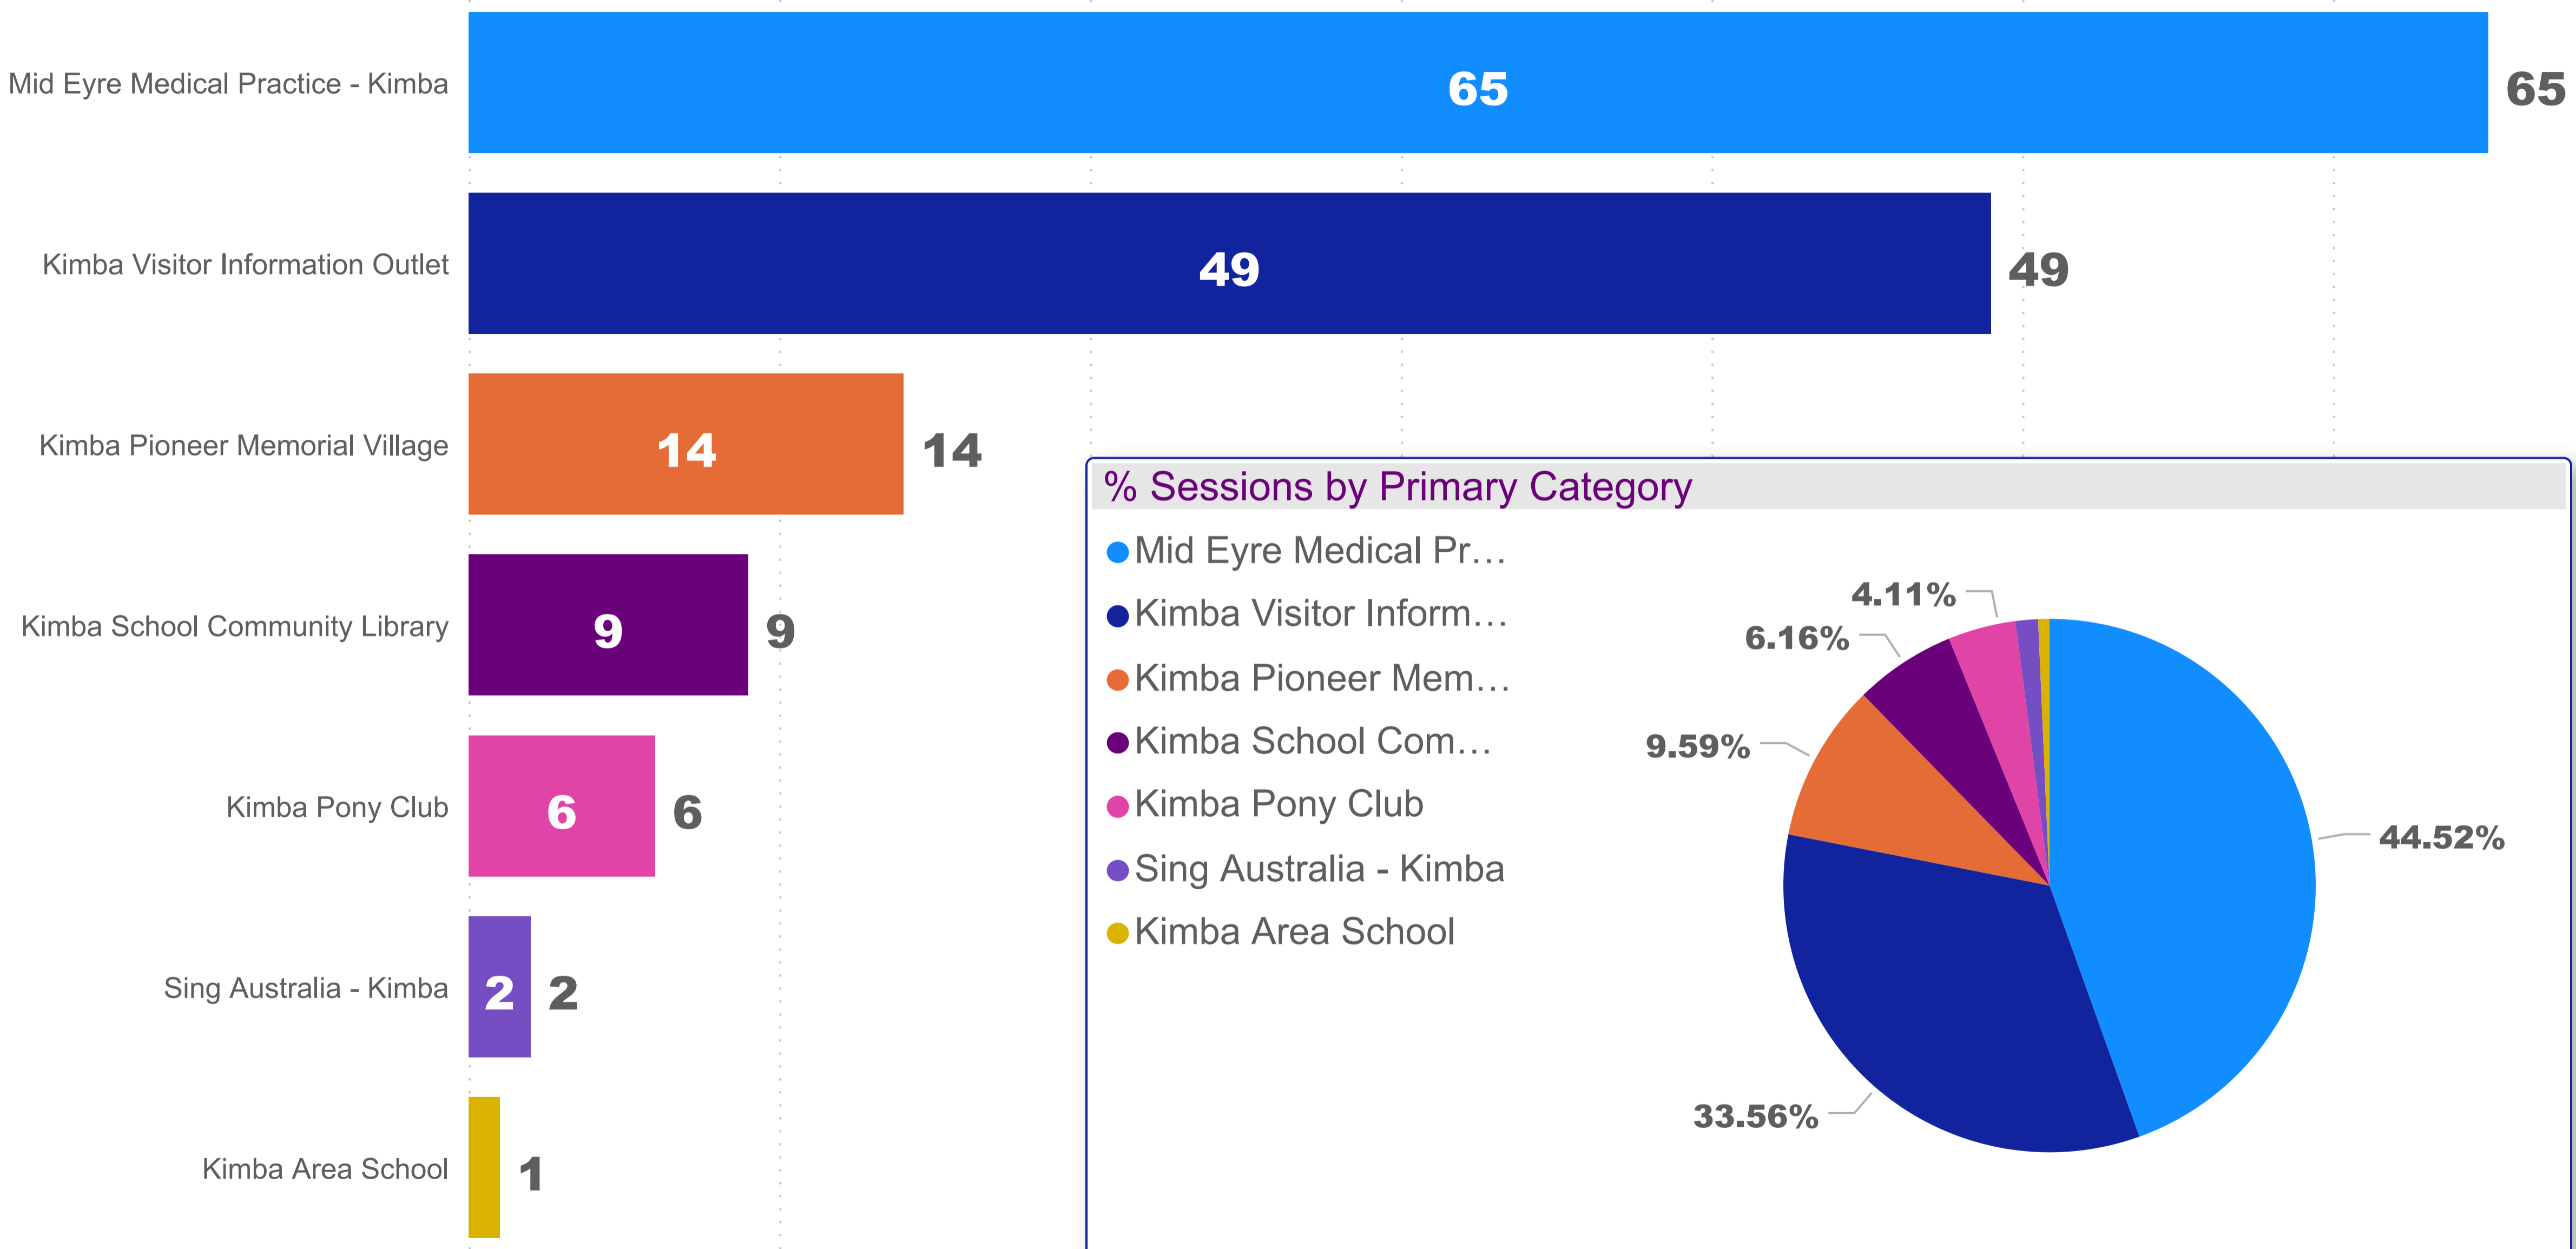

Kimba Council - Organisation Count by Primary Category (FY 2020-2021)

Kimba Council - Organisation Count by Primary Category (FY 2020-2021)

FY 2020-2021

Primary Category, Organisation

- ▶ Accommodation
- ▶ Communication & Information Services
- ▶ Education
- ▶ Health & Disability
- ▶ Recreation

Organisation

Sum of Sessions

Kimba Area School	1
Kimba Pioneer Memorial Village	14
Kimba Pony Club	6
Kimba School Community Library	9
Kimba Visitor Information Outlet	49
Mid Eyre Medical Practice - Kimba	65
Sing Australia - Kimba	2
Total	146