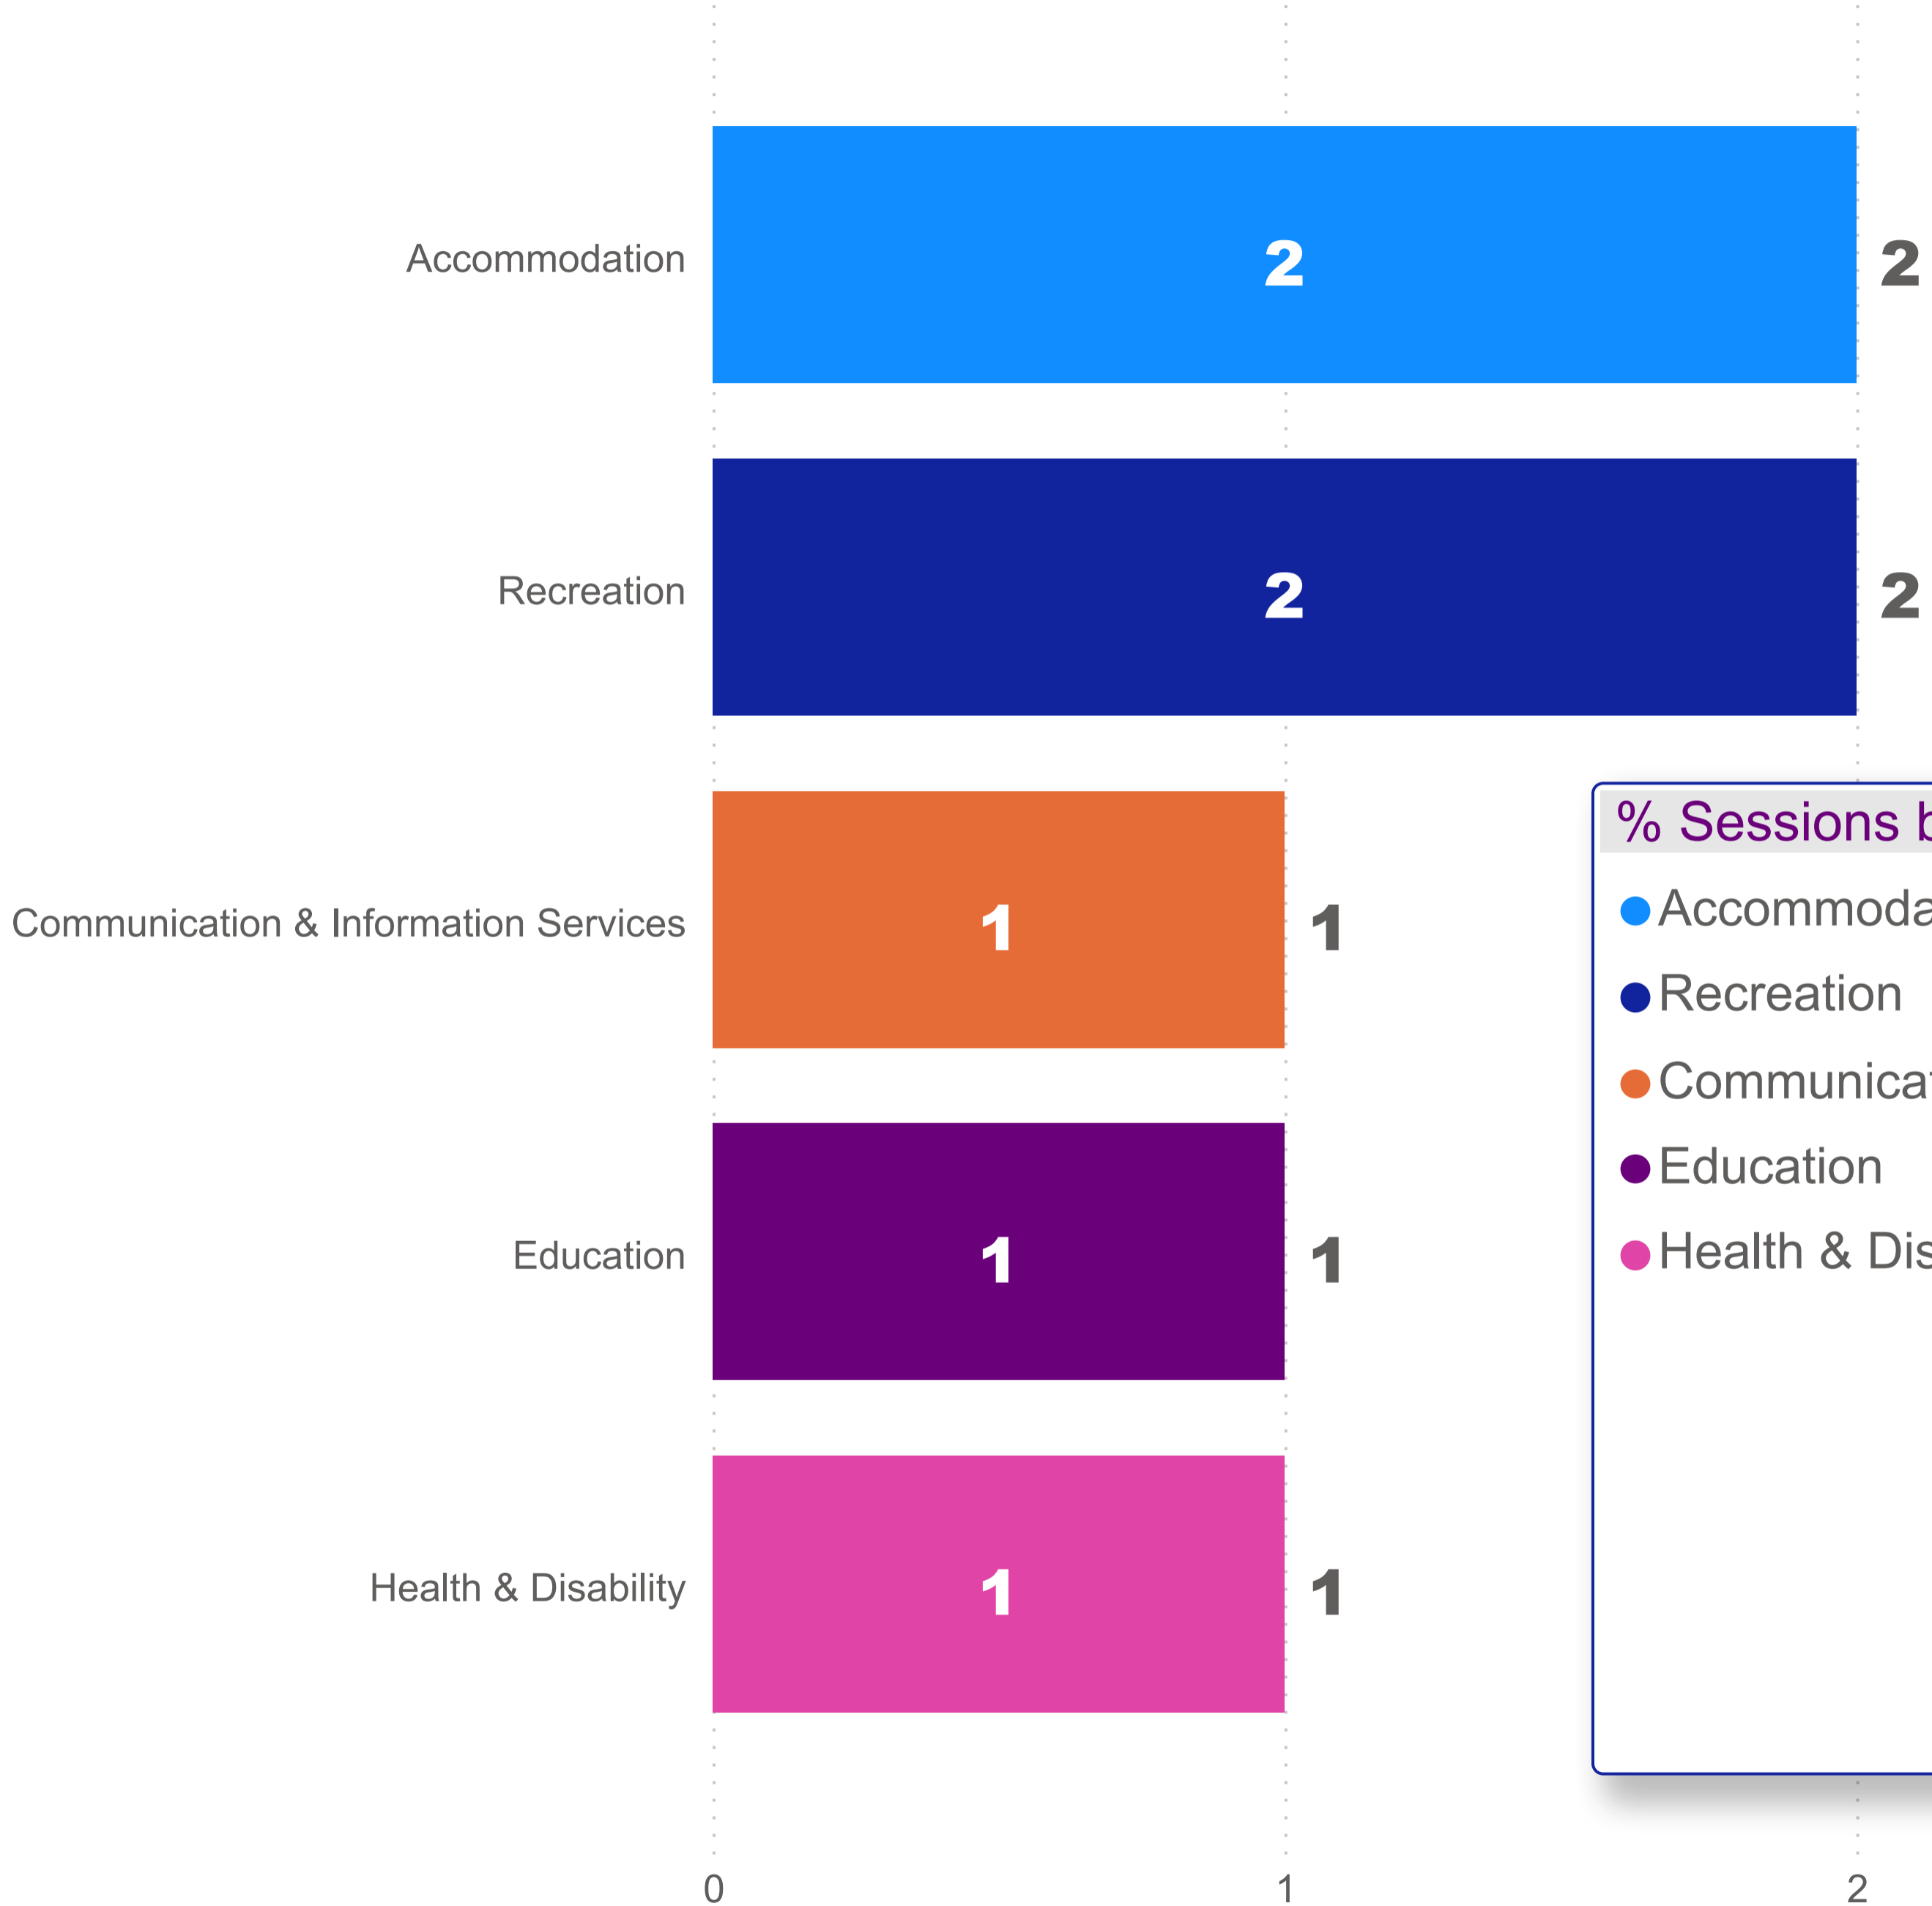

Kimba Council - Organisation Count by Primary Category (FY 2020-2021)

Kimba Council - Organisation Count by Primary Category (FY 2020-2021)

FY 2020-2021

Primary Category, Organisation

- ▶ Accommodation
- ▶ Communication & Information Services
- ▶ Education
- ▶ Health & Disability
- ▶ Recreation

Organisation

Sum of Sessions

Kimba Area School	1
Kimba Pioneer Memorial Village	14
Kimba Pony Club	6
Kimba School Community Library	9
Kimba Visitor Information Outlet	49
Mid Eyre Medical Practice - Kimba	65
Sing Australia - Kimba	2
Total	146