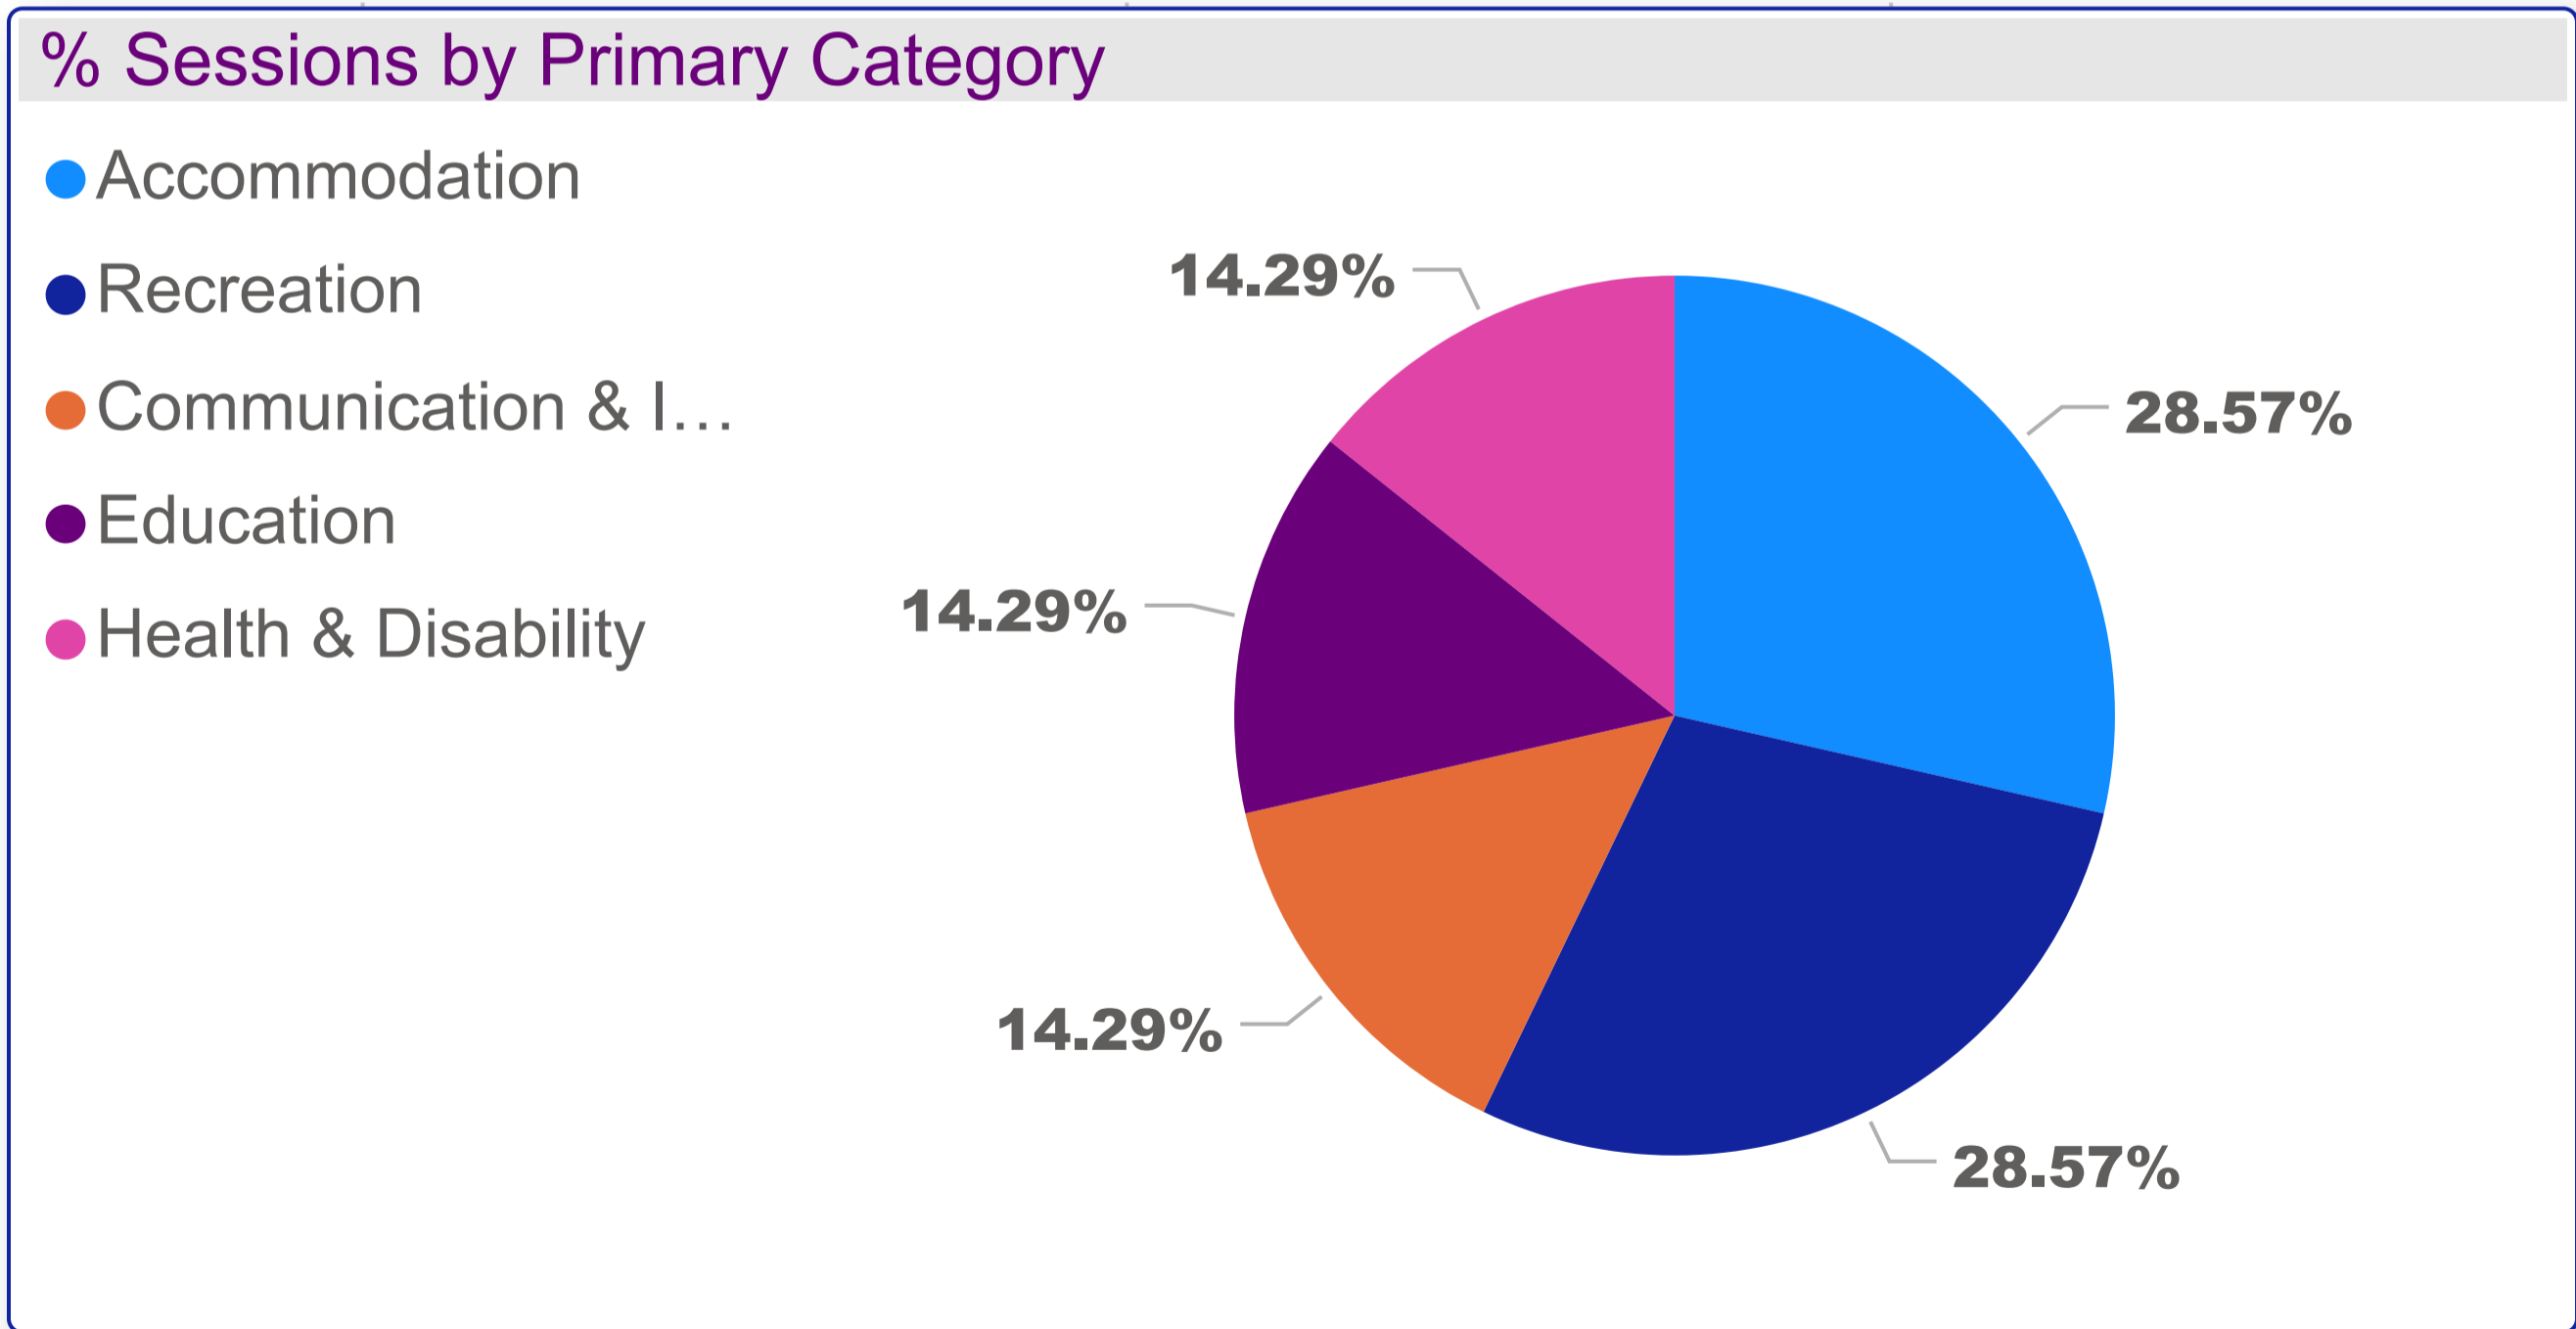

Kimba Council - Organisation Count by Primary Category (FY 2020-2021)

Kimba Council - Organisation Count by Primary Category (FY 2020-2021)

FY 2020-2021

Primary Category, Organisation

- ▶ Accommodation
- ▶ Communication & Information Services
- ▶ Education
- ▶ Health & Disability
- ▶ Recreation